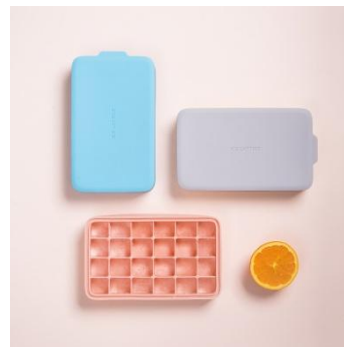

07016

Name: Ice Cream Mold
Material : Silicone
Size : 19.4*0.6 /82g

03032

Name: Ice Making Tool
Material : Silicone
Size : 20*12*2cm/60g

01297

Name:Ice making machine
Material :silicone
Size :18.7*11.7cm/124g