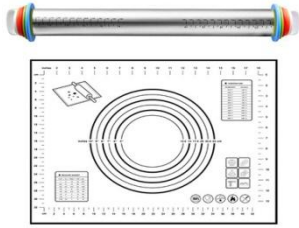

01167

Name: Rolling Pin
Material :304 stainless steel
Size : 41*3.6*3.6cm/255g

01175

Name:Rolling Pin
Material : Wooden +PP
Size : 35.5*6.5*6.5cm/393g

01184

Name: Rolling Pin
Material : wooden + silicone +PP
Size : :37.7*5.3*5.3cm/316.3g