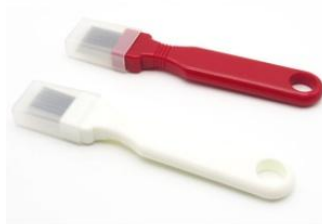

01247

Name: Vegetable Slicer
Material : stainless steel 420J2 +PP
Size : 16*3cm/30g