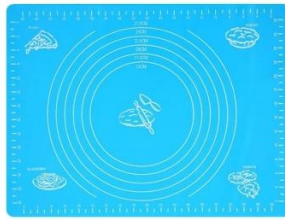

02002

Name: Silicone mat
Material : silicone
Size : 40*30cm/90g